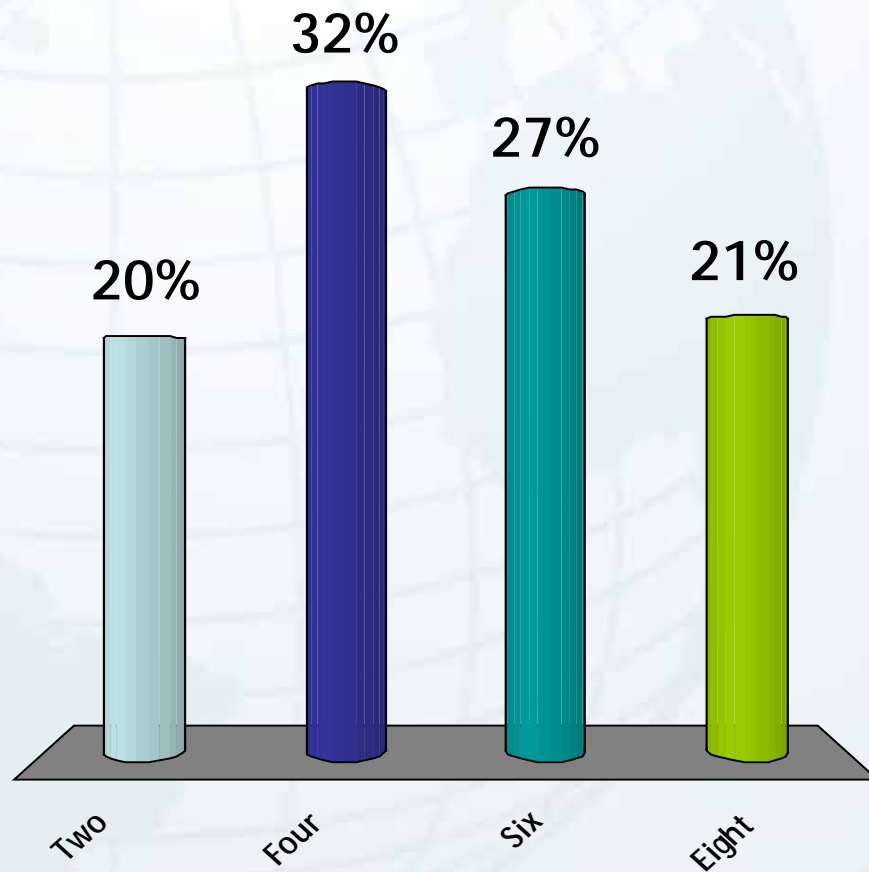

Introducing the Centre for Innovation and Excellence in Livestock (CIEL)

Dr Elizabeth Magowan

Background

- UK Agri-Tech Strategy (2013)
- Key actions included:
 - Invest £60 million in Agri-Tech Catalyst R&D programme
 - Invest £90 million in Centres for Agricultural Innovation to support advances in sustainable intensification.

How many AgriFood Centres of Innovation have been established in the UK?

- A. Two
- B. Four
- C. Six
- D. Eight

Correct Answer: **B**
The four centres are:

CIELivestock Ltd :

- Is a UK industry led consortium of academia and industry
- Will invest £33M into the UK's livestock R&D platform
- Will be world-leading in capability and capacity
- Main goal is to increase the competitiveness of the UK Livestock industry