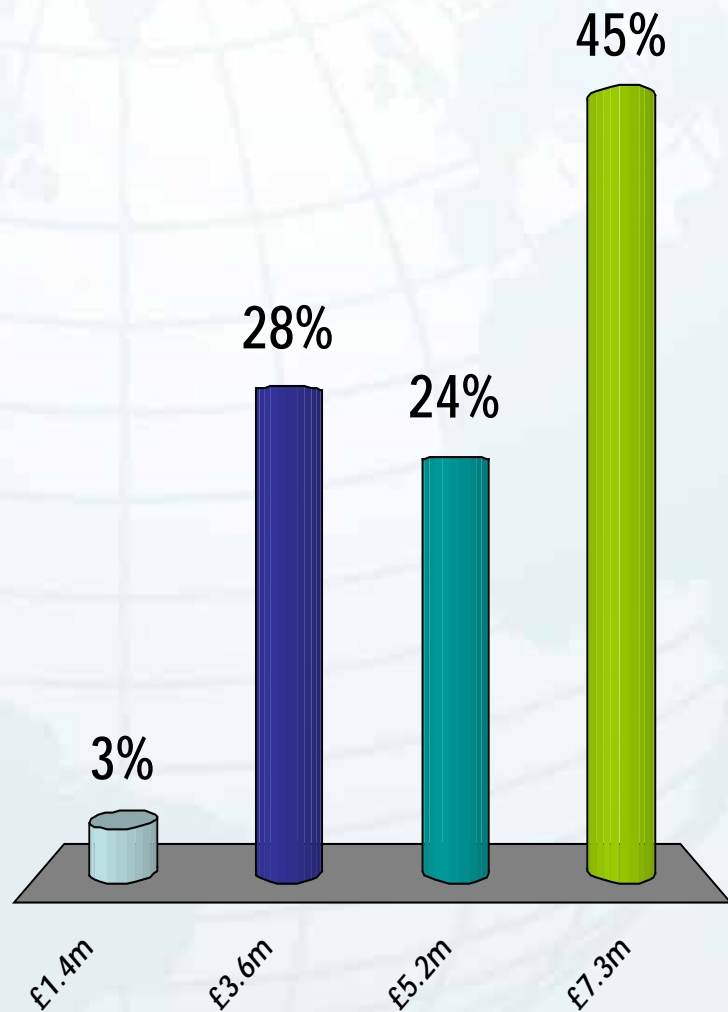

CIELivestock Ltd will cover:

Industry members

Research partners

Research partners

What is the level of investment AFBI will receive from CIEL over the next 4 years?

- A. £1.4m
- B. £3.6m
- C. £5.2m
- D. £7.3m

Correct Answer: B

£3.6M

AFBI Investments: Dairy

*Precision grazing,
Forage & concentrate feeding,
Sensors*

AFBI Investments: Beef and Sheep

Indoor and outdoor, concentrate and forage research feed systems

AFBI Investments: Pigs