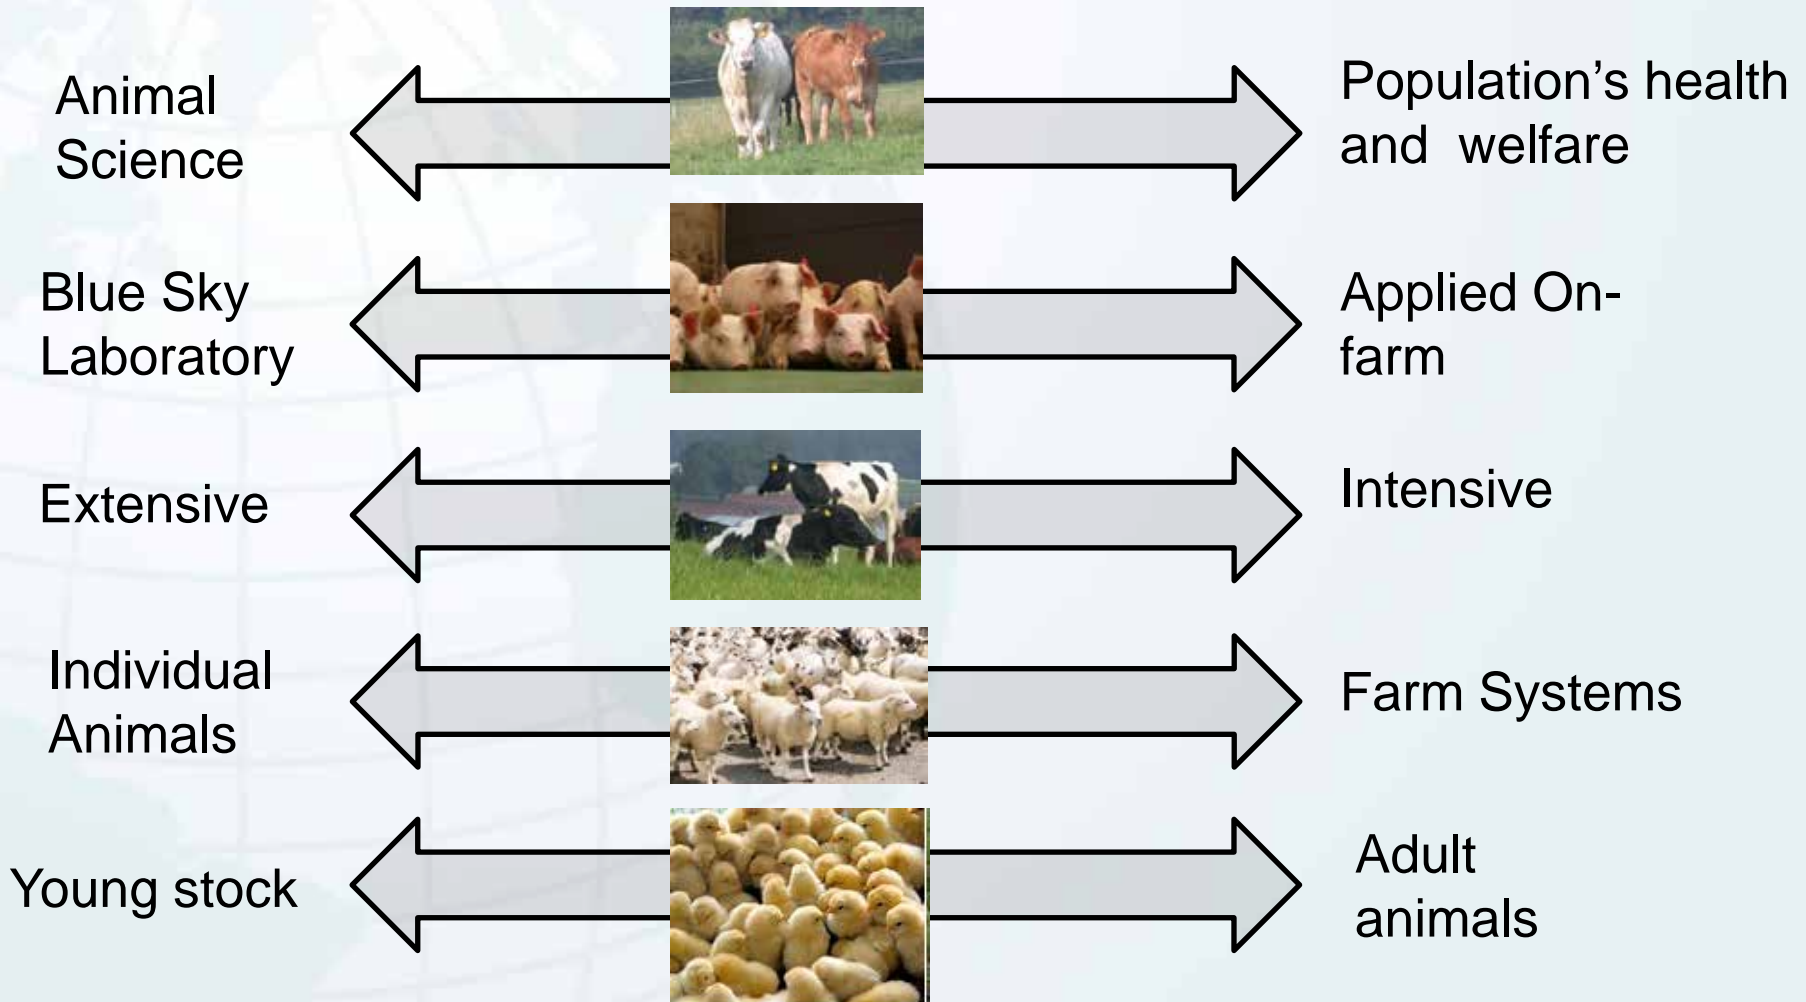

CIELivestock Ltd will cover: